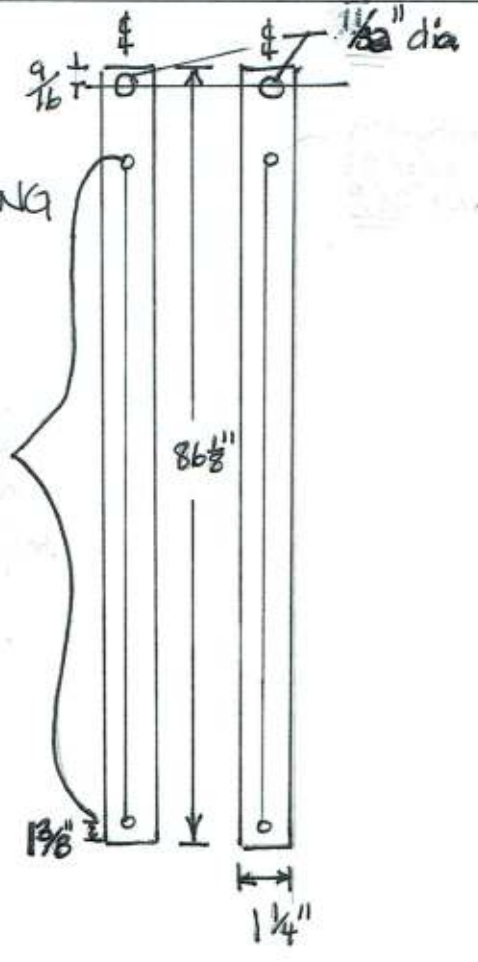

SLIDING BARN DOOR TRACK

WWW.AKADESIGN.CA
DEAN & SHANNON ACHESON

BARN DOOR ASSEMBLY

DOOR STRAPPING

Drill 30 9/32 inch dia holes in each flat bar - 2.75 inches apart.

DOOR