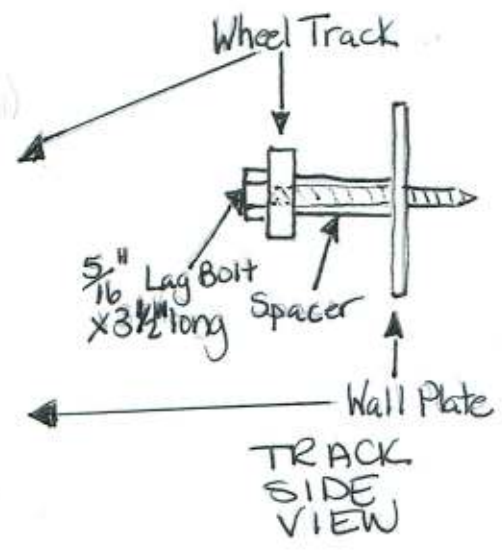

SLIDING BARN DOOR TRACK

WWW.AKADESIGN.CA
DEAN & SHANNON ACHESON

BARN DOOR ASSEMBLY

DOOR STRAPPING

Drill 30 9/32 inch dia holes in each flat bar - 2.75 inches apart.

DOOR