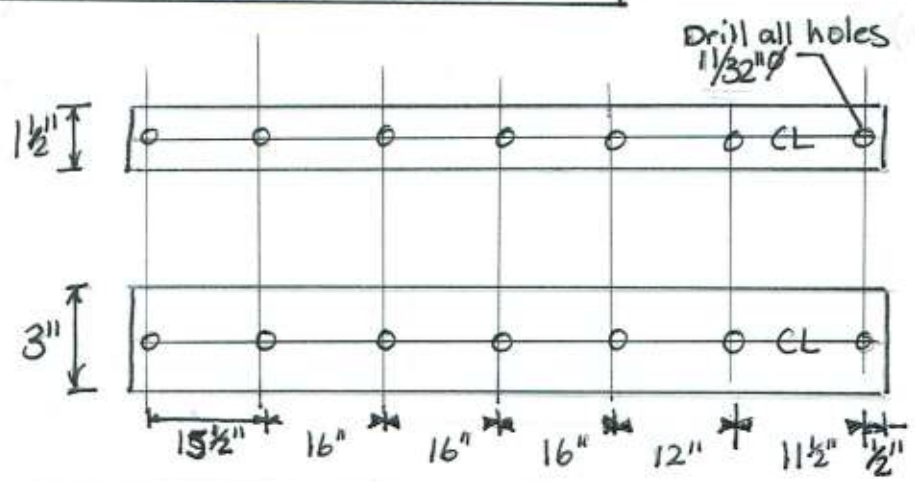

SLIDING BARN DOOR TRACK

WWW.AKADESIGN.CA
DEAN & SHANNON ACHESON

BARN DOOR ASSEMBLY

DOOR STRAPPING

Drill 30 9/32 inch dia holes in each flat bar - 2.75 inches apart.

DOOR